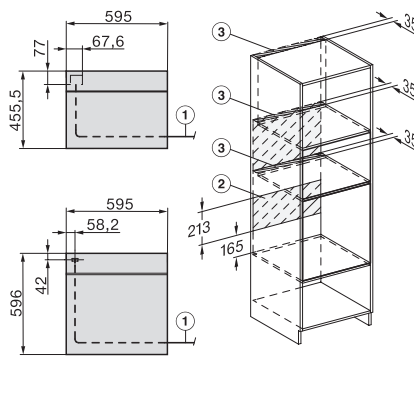

H 7464 BPX

Forno senza maniglia

design versatile con sonda termometrica e illuminazione LED.

installation H7000 XL, installation drawing

side view H7000 XL, installation drawings

built-in H7000 XL, installation drawing

Installation H7000 XL underframe, installation drawings

Installation H7000 BM XL, installation drawings

side view H7000 XL build-under, installation drawing

side view Kombi BM XL, installation drawings

Installation Kombi BM XL, installation drawings