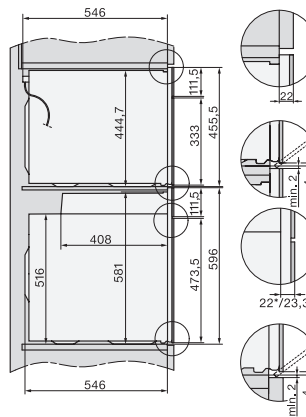

### Forni

design versatile con display dai testi chiari, connettività e pirolisi.

installation H7000 XL, installation drawing

side view H7000 XL, installation drawings

built-in H7000 XL, installation drawing

Installation H7000 XL underframe, installation drawings

H2x6x-1B/BP/E/EP/I/IP, H2850BP, H7x6xB/BP/BPX, H2x6xB, installation drawings

H7000 handle, installation drawing

Installation H7000 BM XL, installation drawings

side view Kombi BM XL, installation drawings

Installation Kombi BM XL, installation drawings