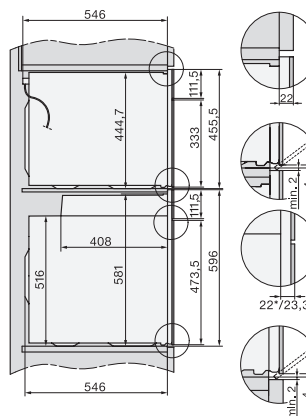

### Forni

design versatile con display dai testi chiari, connettività e pirolisi.

installation H7000 XL, installation drawing

side view H7000 XL, installation drawings

built-in H7000 XL, installation drawing

Installation H7000 XL underframe, installation drawings

H2x6x-1B/BP/E/EP/IP, H2850BP, H7x6xB/BP/BPX, H2x6xB, installation drawings

H7000 handle, glass, installation drawings

Installation H7000 BM XL, installation drawings

side view Kombi BM XL, installation drawings

Installation Kombi BM XL, installation drawings